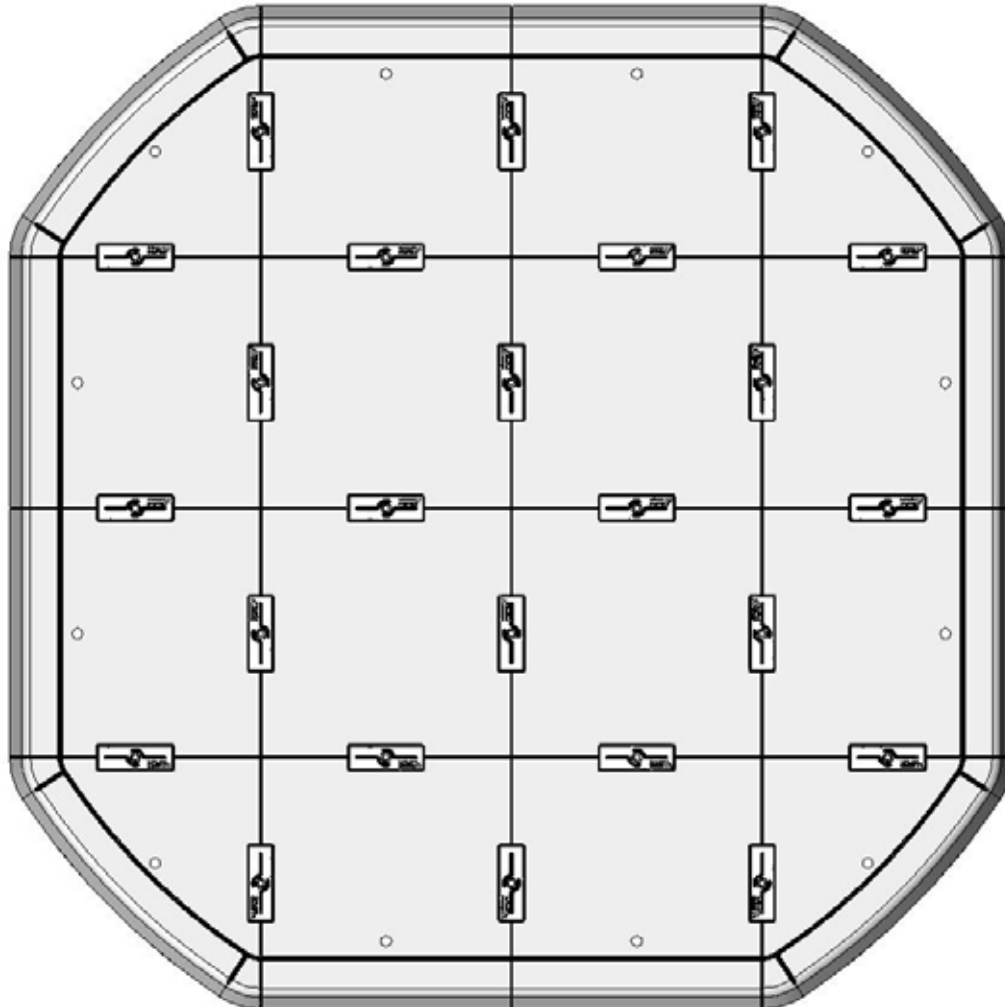

# RediPave Island 2.0m x 2.0m 4 No. Radius

Traffic  
Products

01420 543007 [traffic@rediweld.co.uk](mailto:traffic@rediweld.co.uk)

Radius	4
Edge	8
Centre	4
Anchor blocks	24
Washers	12
Torx Screws	36
RediPlugs	36
Resin	2
Nozzle	4